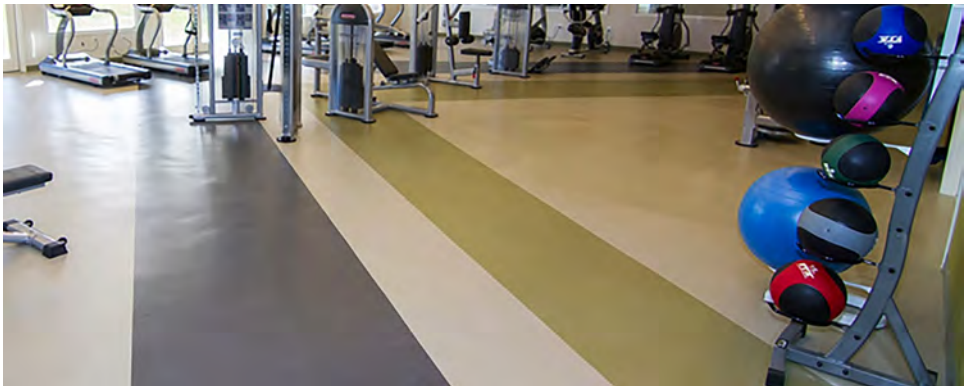

Sequel rubber cork: vulcanized rubber with cork

Sequel is a vulcanized rubber tile manufactured with a homogeneous blend of SBR and natural cork. The durability and dimensional stability make Sequel an excellent choice for most commercial applications. Offered in square edge tiles, Sequel is soft under foot with excellent resistance to abrasion, impact, scuffs, and many common chemicals.

Sequel is easy to maintain, does not require a floor finish, and can be continually restored by dry-buffing which decreases the long term maintenance cost and use of harmful chemicals.

PVC free • Declare Label status Red List Free • Listed on mindful MATERIALS

Tile size: 19 11/16" x 19 11/16" x 3 mm • 20 standard colors

Declare.

Sequel Concrete, Carbon, Meadow • The Villages at Morgan Metro

sales@capricollections.com • 800.492.2613 • capricollections.com