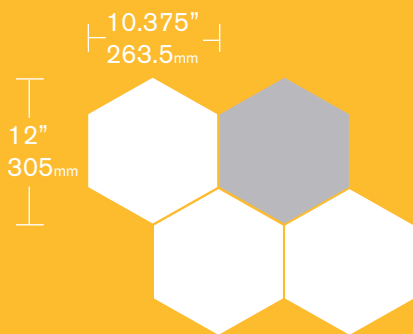

custom cut
Shapes.

available in all patterns, colors, and textures

Expressive floors™
800.449.3916
lsifloors.com

Hexagon 12

Triangle 12

Fractured Chevron

Connecting Rings