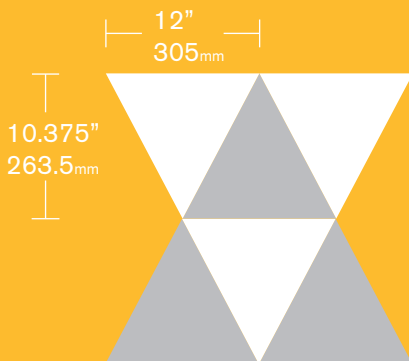

custom cut
Shapes.

available in all patterns, colors, and textures

Expressive floors™
800.449.3916
lsifloors.com

Hexagon 12

Triangle 12

Fractured Chevron

Connecting Rings