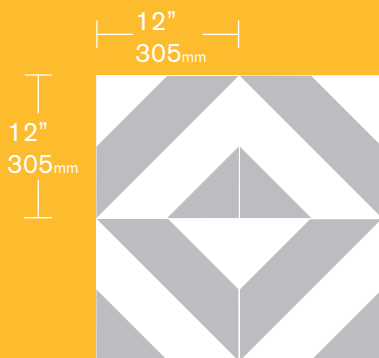

custom cut
Shapes.

available in all patterns, colors, and textures

Expressive floors™
800.449.3916
lsifloors.com

Hexagon 12

Triangle 12

Fractured Chevron

Connecting Rings