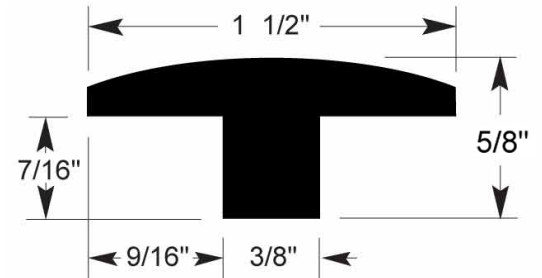

**058 Mini Adjustable
Stair Nose 7/16"**
78" length

126 Quarter Round 7/16"
78" length

127 T-Molding 7/16"
78" length

128 Threshold 7/16"
78" length

130 Reducer Overlap 7/16"
78" length

131 Stair Nose Overlap 7/16"
78" length

129 Wall Base 7/16"
78" length