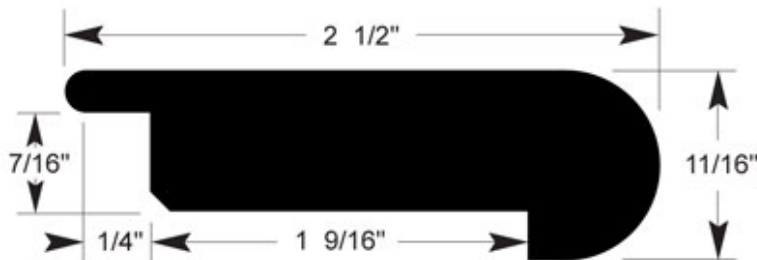

**058 Mini Adjustable
Stair Nose 7/16"**
78" length

126 Quarter Round 7/16"
78" length

127 T-Molding 7/16"
78" length

128 Threshold 7/16"
78" length

130 Reducer Overlap 7/16"
78" length

131 Stair Nose Overlap 7/16"
78" length

129 Wall Base 7/16"
78" length