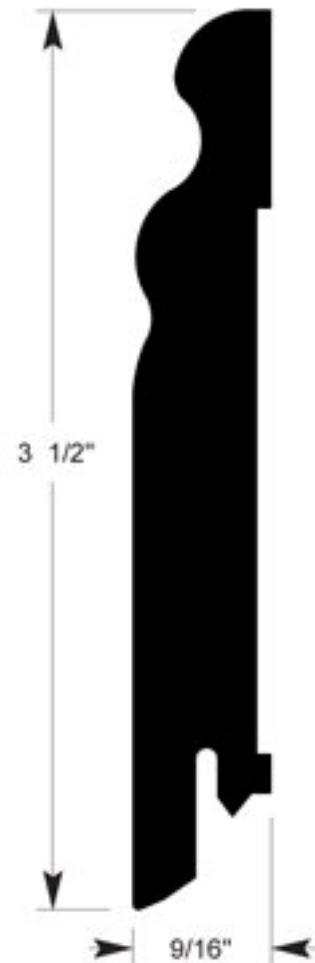

**058 Mini Adjustable
Stair Nose 7/16"**
78" length

126 Quarter Round 7/16"
78" length

127 T-Molding 7/16"
78" length

128 Threshold 7/16"
78" length

130 Reducer Overlap 7/16"
78" length

131 Stair Nose Overlap 7/16"
78" length

129 Wall Base 7/16"
78" length