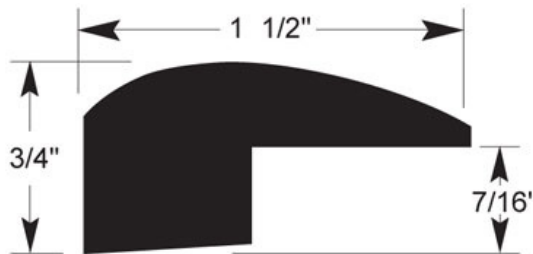

**058 Mini Adjustable
Stair Nose 7/16"**
78" length

126 Quarter Round 7/16"
78" length

127 T-Molding 7/16"
78" length

128 Threshold 7/16"
78" length

130 Reducer Overlap 7/16"
78" length

131 Stair Nose Overlap 7/16"
78" length

129 Wall Base 7/16"
78" length