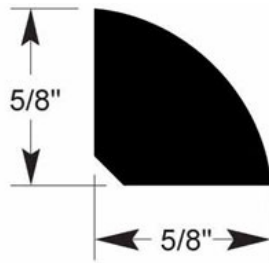

**058 Mini Adjustable
Stair Nose 7/16"**
78" length

126 Quarter Round 7/16"
78" length

127 T-Molding 7/16"
78" length

128 Threshold 7/16"
78" length

130 Reducer Overlap 7/16"
78" length

131 Stair Nose Overlap 7/16"
78" length

129 Wall Base 7/16"
78" length