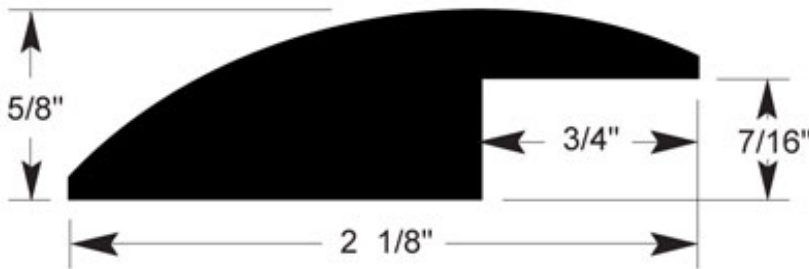

**058 Mini Adjustable
Stair Nose 7/16"**
78" length

126 Quarter Round 7/16"
78" length

127 T-Molding 7/16"
78" length

128 Threshold 7/16"
78" length

130 Reducer Overlap 7/16"
78" length

131 Stair Nose Overlap 7/16"
78" length

129 Wall Base 7/16"
78" length