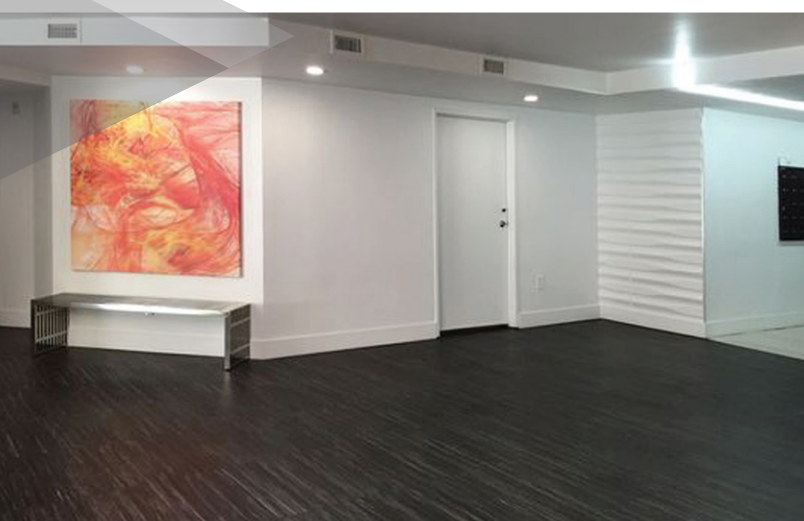

AVA SNSE PROJECT

▶ 7020 Lanewood
West Hollywood, CA

Application:	Multifamily: Main Lobby/Elevator Lobbies
SNSE® Colors:	Coal, Seashell
Quantity:	4,200 s/f
Installation Date:	Winter 2016