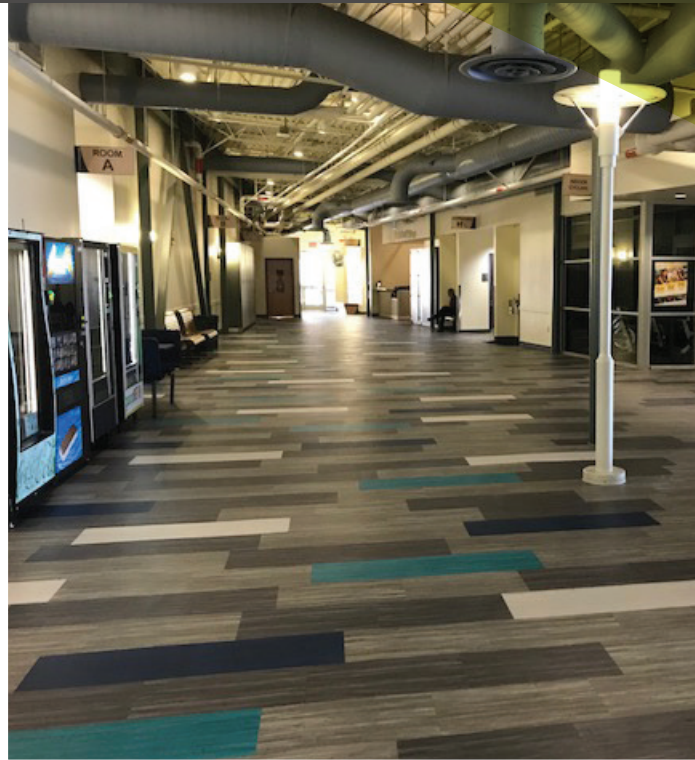

AVA[®] SNSE[®] PROJECT

► Henderson Multi-Gen Rec Center

Las Vegas, NV

Application:	Institutional: High-Traffic Public Spaces throughout the Recreation Center
SNSE [®] Colors:	Various
Quantity:	15,000 s/f
Installation Date:	2017