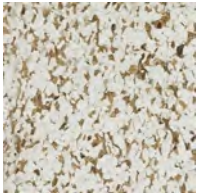

# AND/OR rubber cork

for the floors and/or walls

Dove

Sand

Wheat

Putty

Cumin

Cappuccino

Bayleaf

Daffodil

Gold

Orange

Red

Brick

Mist

Jungle

Caribbean

Splash

Bluebird

Blue

Skylight

Cloudburst

Iron

Pewter

Raisin

Iris

Offered in 24 standard colors, AND/OR is a unique blend of rubber granules and cork that is suitable for application on floors and/or walls.

Thicknesses: 3.2, 4, 6, 8 mm • Roll size: 4' wide • Square Edge tile: 24" x 24"