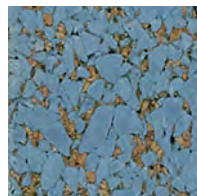

# AND/OR rubber cork

for the floors and/or walls

Dove

Sand

Wheat

Putty

Cumin

Cappuccino

Bayleaf

Daffodil

Gold

Orange

Red

Brick

Mist

Jungle

Caribbean

Splash

Bluebird

Blue

Skylight

Cloudburst

Iron

Pewter

Raisin

Iris

Offered in 24 standard colors, AND/OR is a unique blend of rubber granules and cork that is suitable for application on floors and/or walls.

Thicknesses: 3.2, 4, 6, 8 mm • Roll size: 4' wide • Square Edge tile: 24" x 24"