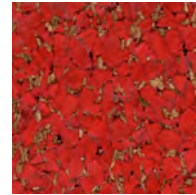

# AND/OR rubber cork

for the floors and/or walls

Dove

Sand

Wheat

Putty

Cumin

Cappuccino

Bayleaf

Daffodil

Gold

Orange

Red

Brick

Mist

Jungle

Caribbean

Splash

Bluebird

Blue

Skylight

Cloudburst

Iron

Pewter

Raisin

Iris

Offered in 24 standard colors, AND/OR is a unique blend of rubber granules and cork that is suitable for application on floors and/or walls.

Thicknesses: 3.2, 4, 6, 8 mm • Roll size: 4' wide • Square Edge tile: 24" x 24"