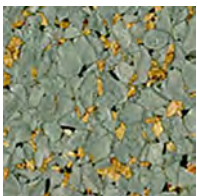

# AND/OR rubber cork

for the floors and/or walls

Dove

Sand

Wheat

Putty

Cumin

Cappuccino

Bayleaf

Daffodil

Gold

Orange

Red

Brick

Mist

Jungle

Caribbean

Splash

Bluebird

Blue

Skylight

Cloudburst

Iron

Pewter

Raisin

Iris

Offered in 24 standard colors, AND/OR is a unique blend of rubber granules and cork that is suitable for application on floors and/or walls.

Thicknesses: 3.2, 4, 6, 8 mm • Roll size: 4' wide • Square Edge tile: 24" x 24"