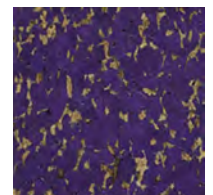

Bayleaf

Daffodil

Gold

Orange

Red

Brick

Mist

Jungle

Caribbean

Splash

Bluebird

Blue

Skylight

Cloudburst

Iron

Pewter

Raisin

Iris

Offered in 24 standard colors, AND/OR is a unique blend of rubber granules and cork that is suitable for application on floors and/or walls.

Thicknesses: 3.2, 4, 6, 8 mm • Roll size: 4' wide • Square Edge tile: 24" x 24"