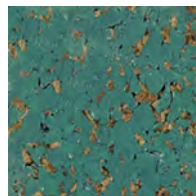

# AND/OR rubber cork

for the floors and/or walls

Dove

Sand

Wheat

Putty

Cumin

Cappuccino

Bayleaf

Daffodil

Gold

Orange

Red

Brick

Mist

Jungle

Caribbean

Splash

Bluebird

Blue

Skylight

Cloudburst

Iron

Pewter

Raisin

Iris

Offered in 24 standard colors, AND/OR is a unique blend of rubber granules and cork that is suitable for application on floors and/or walls.

Thicknesses: 3.2, 4, 6, 8 mm • Roll size: 4' wide • Square Edge tile: 24" x 24"