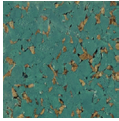

Capri
collections

AND/OR rubber cork

Art Exhibit • Photography: Courtesy of Consolidated Carpet, New York, NY

AND/OR rubber cork

USA made AND/OR is a unique blend of rubber granules and cork. For floors, AND/OR offers slip resistance, sound absorption, comfort under foot and durability; vertically, AND/OR can be used as a wall covering, tackable surface or to wrap structures or columns. With natural cork content, shade variations are possible.

Thicknesses: 3.2, 4, 6, 8 mm

Formats: 4' wide Roll & 2' x 2' Square edge tile

AND/OR requires finish coats for all flooring installations (including fitness areas), wall installations below chair rail height and floor to ceiling installations. Finish coats on tackable surfaces are optional.