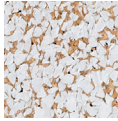

Capri
collections

AND/OR rubber cork

Art Exhibit • Photography: Courtesy of Consolidated Carpet, New York, NY

AND/OR rubber cork

USA made AND/OR is a unique blend of rubber granules and cork. For floors, AND/OR offers slip resistance, sound absorption, comfort under foot and durability; vertically, AND/OR can be used as a wall covering, tackable surface or to wrap structures or columns. With natural cork content, shade variations are possible.

Thicknesses: 3.2, 4, 6, 8 mm

Formats: 4' wide Roll & 2' x 2' Square edge tile

AND/OR requires finish coats for all flooring installations (including fitness areas), wall installations below chair rail height and floor to ceiling installations. Finish coats on tackable surfaces are optional.